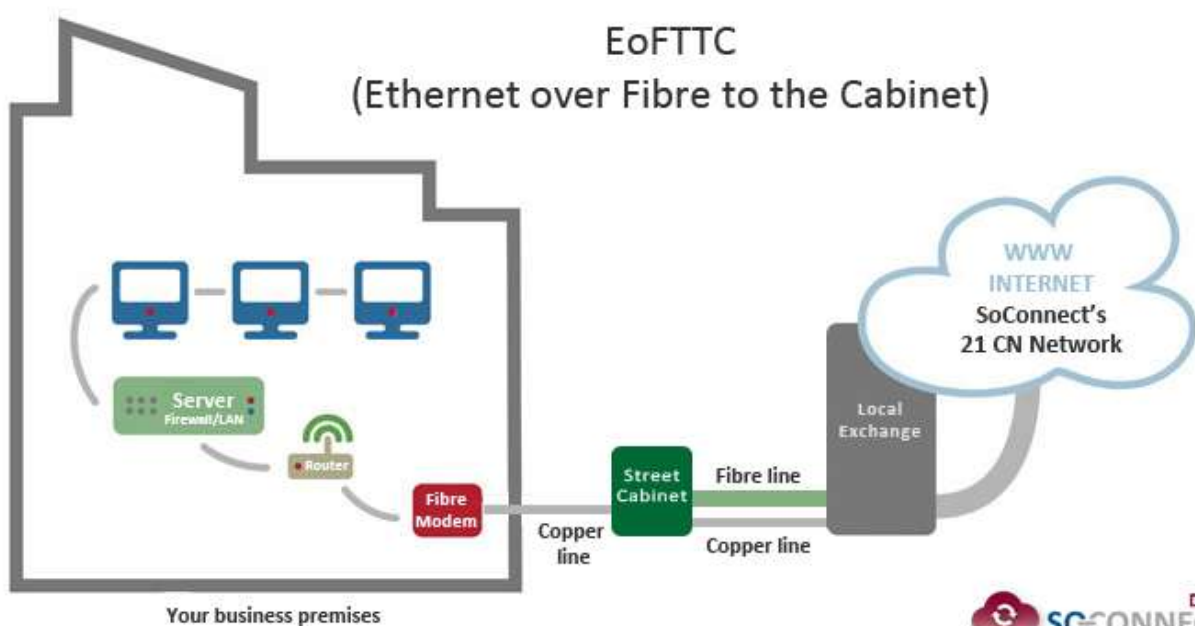

# HIGH SPEED, DEDICATED FIBRE ETHERNET CONNECTIVITY WITH GUARANTEED CONSISTENCY WITH SOCONNECT

Available across the UK, EoFTTC (Ethernet over Fibre to the Cabinet) is essentially a superfast fibre Ethernet connection over fibre broadband infrastructure. This means it offers all the benefits of a standard FTTC connection – such as high upload and download speeds – but with the added benefits of being an Ethernet service like EFM. This means contention is managed or non-existent and it comes with an 8hr fault fix time.