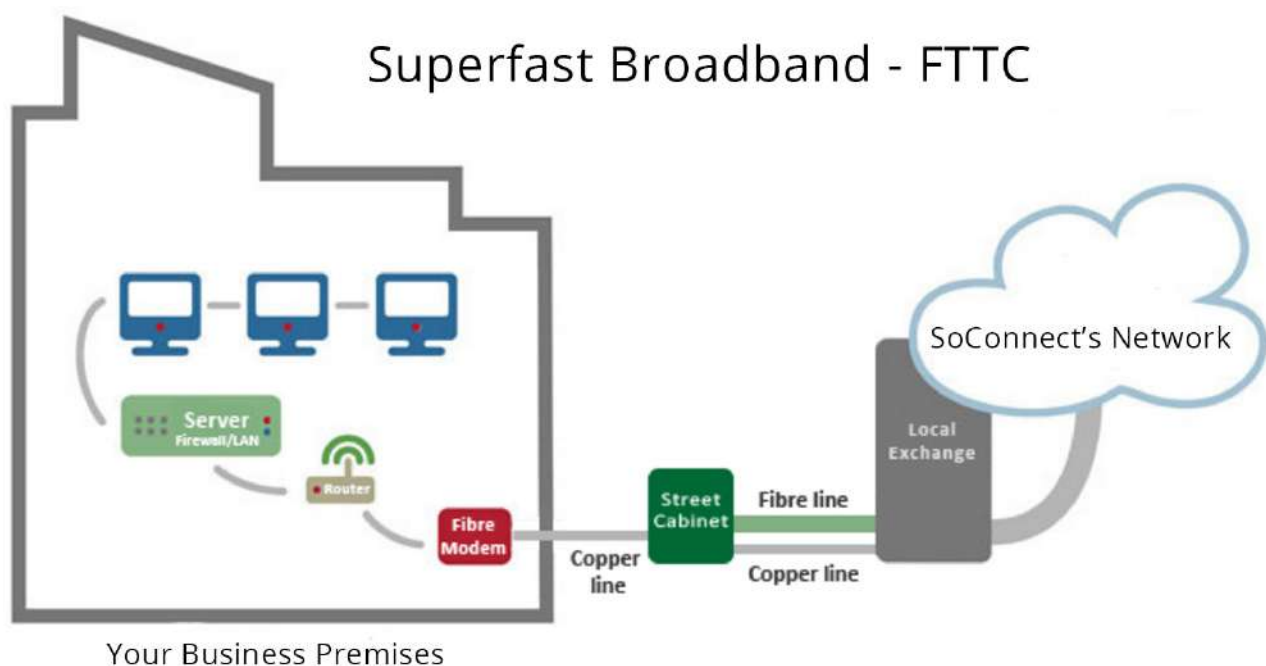

HIGH SPEED, HIGH PERFORMANCE, LOW COST SUPERFAST FIBRE BROADBAND FOR BUSINESS WITH SOCONNECT

Superfast Broadband also known as FTTC (Fibre to the Cabinet) is the next generation broadband connection. Superfast Broadband uses fibre optic cables as part of your internet line connection to provide much higher upload and download speeds. The fibre optic cable is used between your nearest street cabinet and the exchange. The line from the street cabinet to your business location uses the existing copper network but as copper performs well over short distances the performance remains high.

FIBRE TO THE CABINET IS IDEAL FOR

Delivered over our fully fibre optic network, Fibre To The Cabinet delivers the very best performance possible over a broadband connection with speeds reaching up to 80MBS making it the ideal service for businesses looking to get the most out of their broadband data connection.