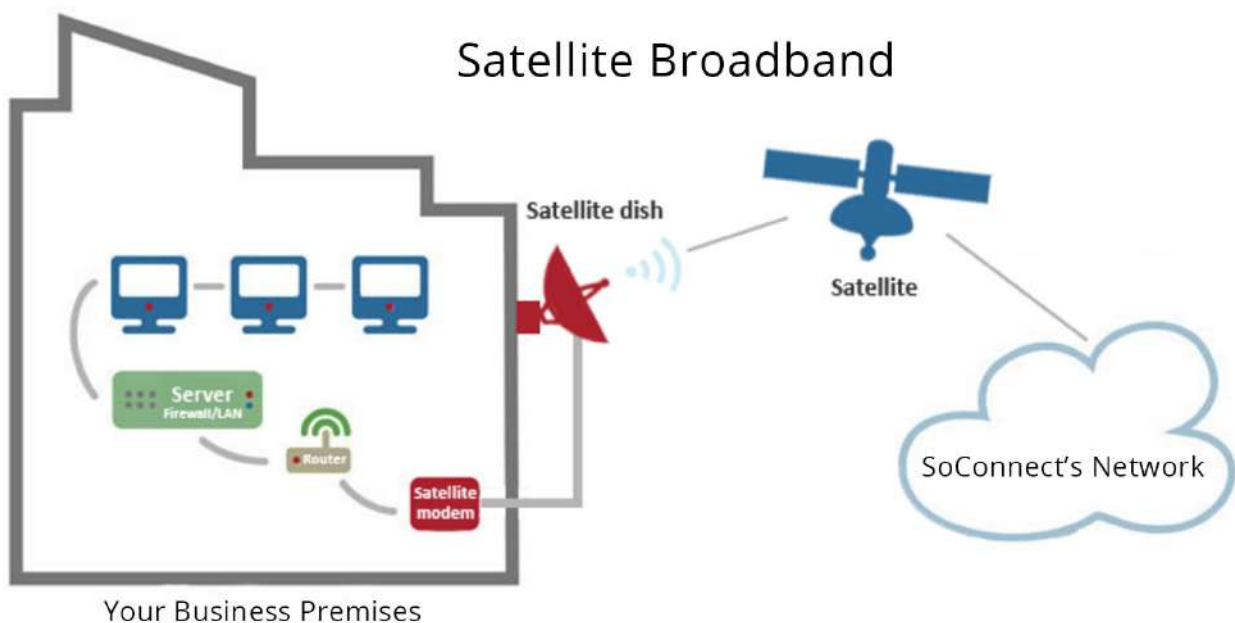

Satellite broadband is Internet connectivity provided by satellite, rather than a cable or phone line. Uploads and downloads are done via satellite and so connection speeds remain high and are comparable to other broadband technologies but with the added benefit of being available everywhere throughout the UK, even in the most remote areas. Not everyone can get high speed internet using other technologies so satellite provides a perfect solution for businesses in this situation.

SATELLITE BROADBAND IS IDEAL FOR

Unlike other broadband services, Satellite broadband is not reliant upon a line based network, instead the network uses satellites to transmit data traffic, meaning that it can be used in even the most rural areas making it the ideal service for businesses looking to improve their data connectivity in even the most remote locations.